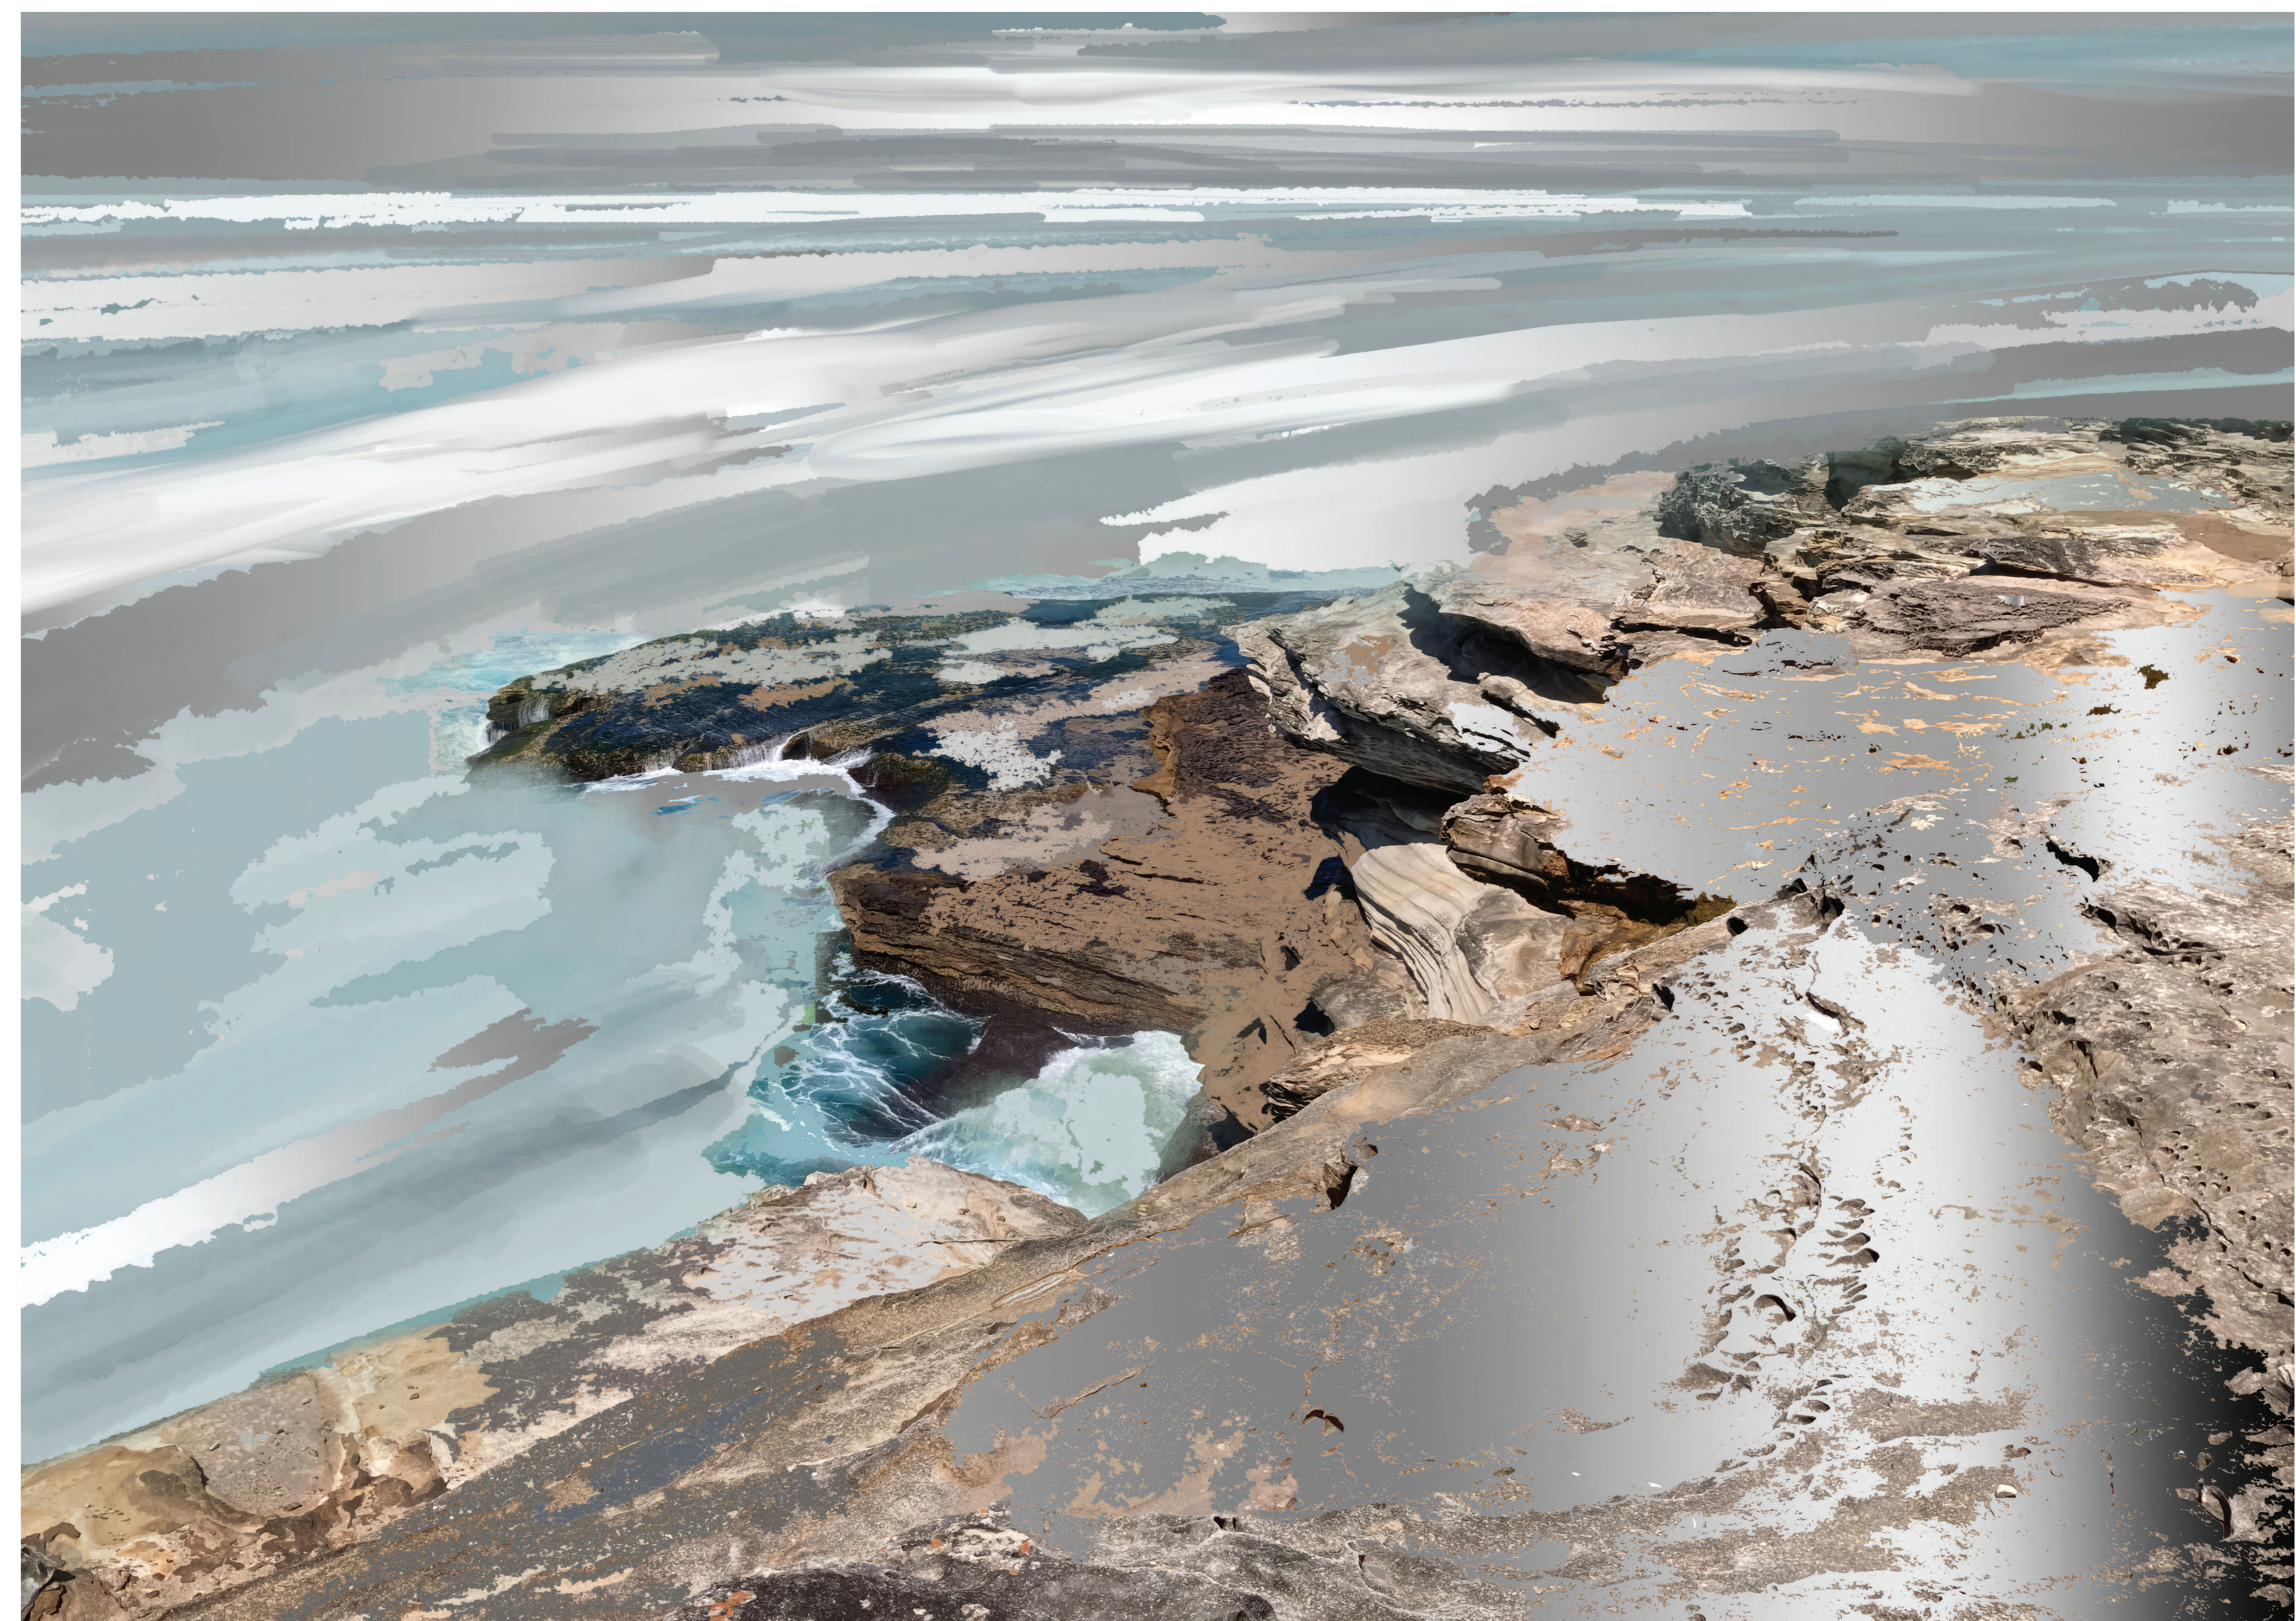

A N I T A H O C H M A N

Headland

9 to 20 August 2024

The Shop Gallery

112 Glebe Point Road, Glebe, NSW, Australia 2037

Gallery Hours Tuesday - Sunday 11.00am - 5.00pm or by appointment

www.anitahochman.com